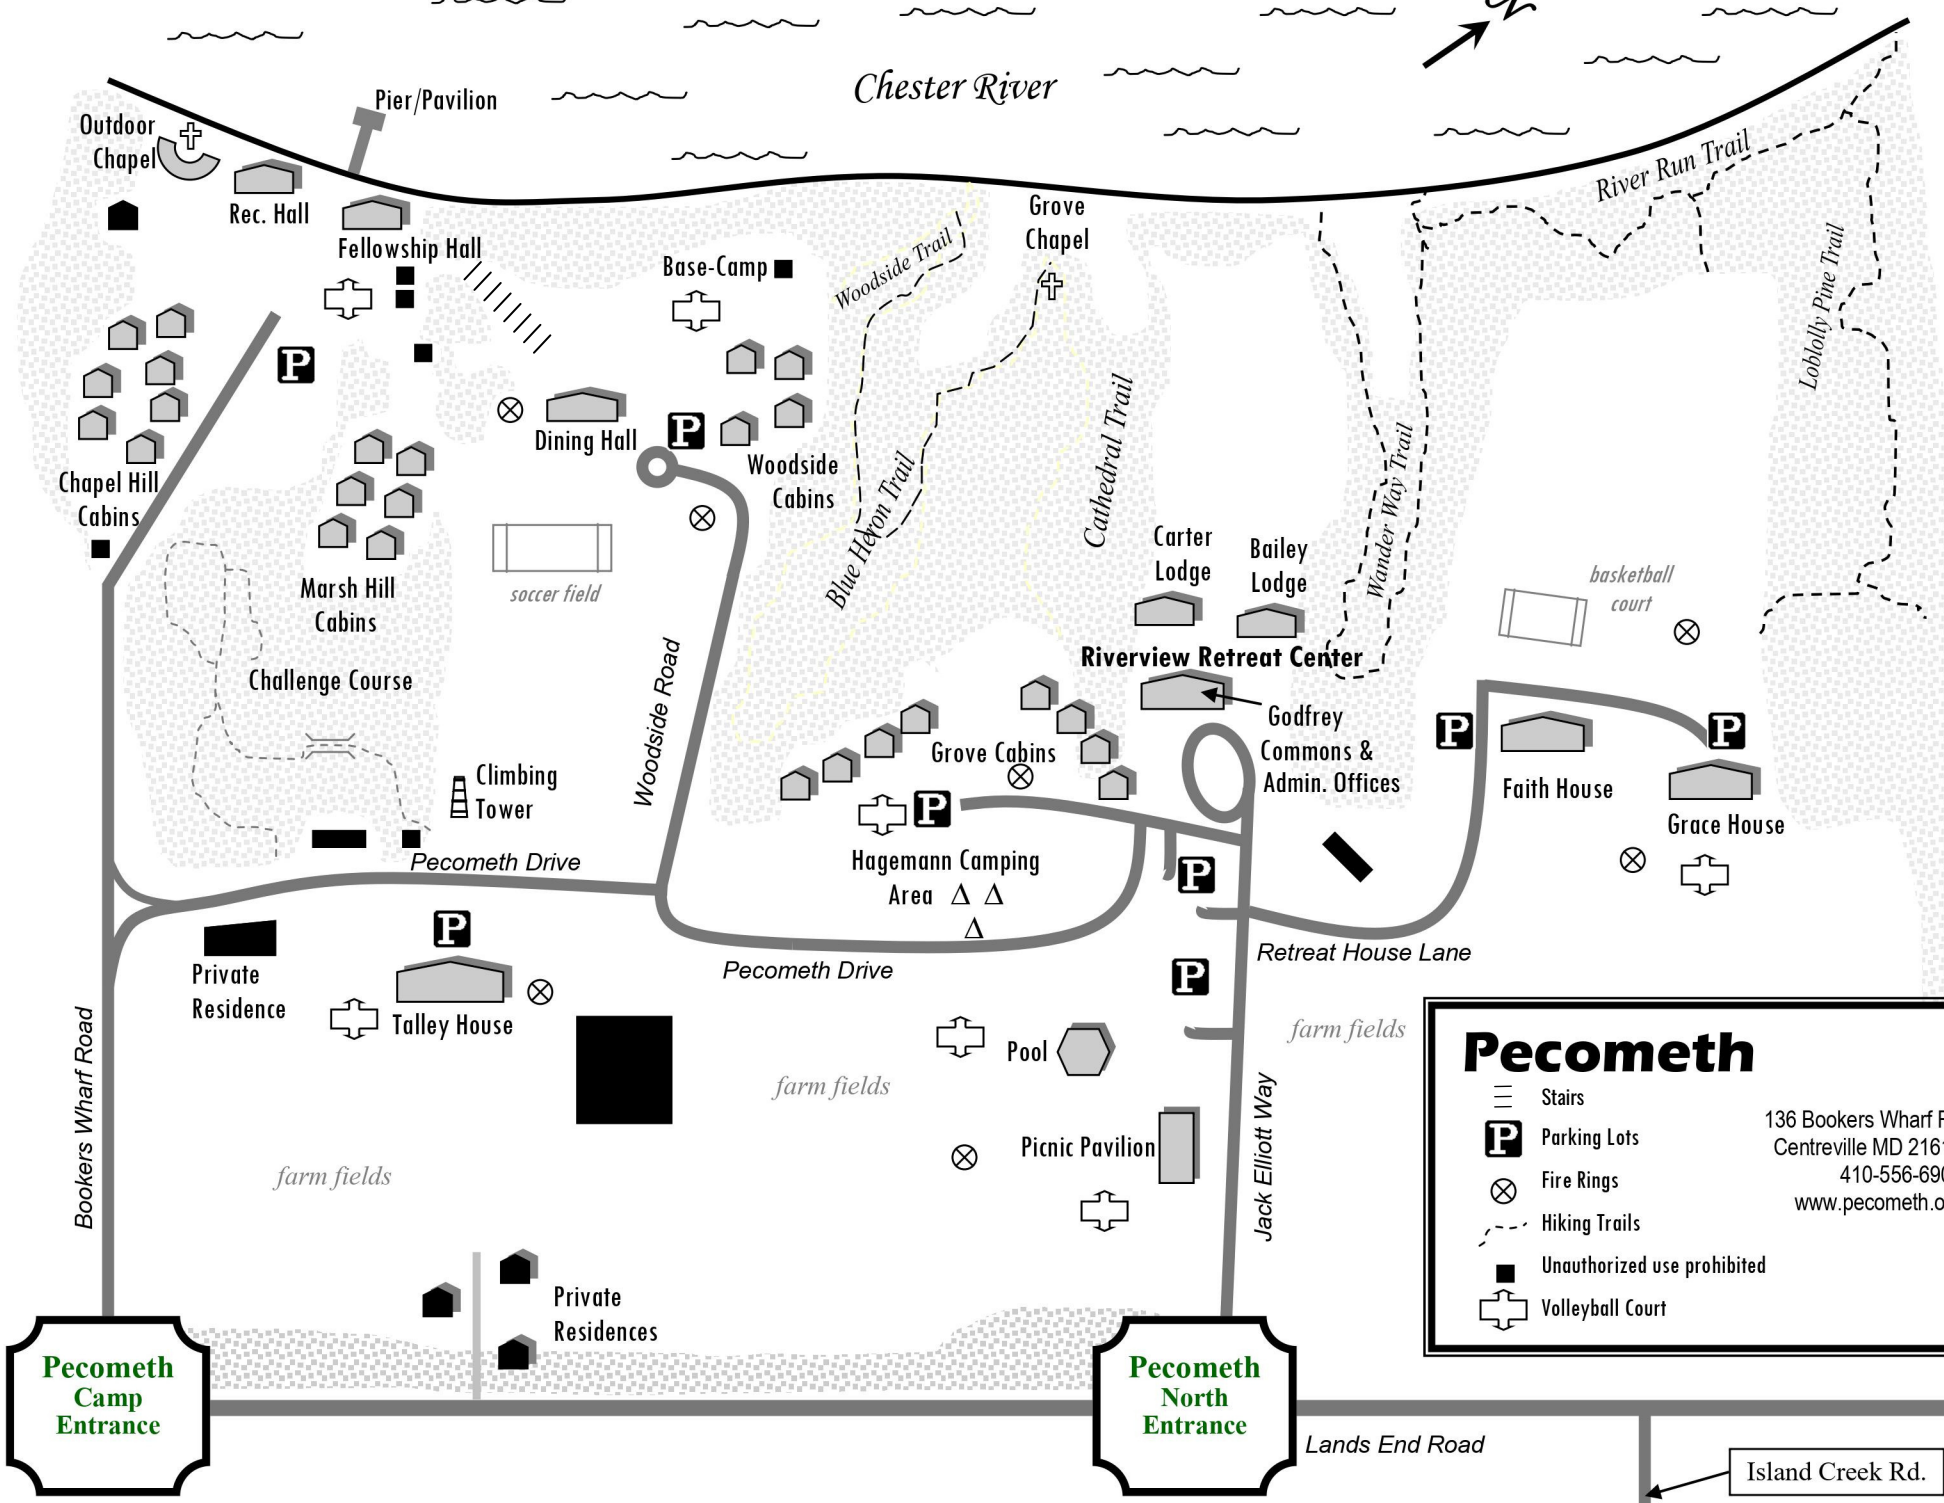

Chester River

Pecometh

- Stairs
- Parking Lots
- Fire Rings
- Hiking Trails
- Unauthorized use prohibited
- Volleyball Court

136 Bookers Wharf Rd
Centreville MD 21617
410-556-6900
www.pecometh.org

Pecometh Camp Entrance

Pecometh North Entrance

Lands End Road

Island Creek Rd.